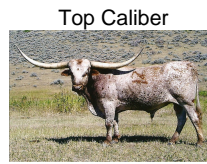

LANGLEY CATTLE

LCC Sonora

Date of Birth: 05/20/2022
Registration 1: Pending
Sale Price: \$1,800.00
Breeder: Langley Cattle Co.
Owner: Langley Cattle Co.

Courtesy of Langley Cattle

Genetically, this heifer is very similarly related to Sweet Maxi EOT, longest horned cow in the breed (Top Caliber over DDR Rio Ranger). We stacked her genetics this way on purpose and are really pleased with how she's growing. Confident she's going to mature into a big cow. She is friendly and easy going.

TTT: 41.8750 on 12/31/2023

LCC Sonora

High Caliber SRC

DDR Evita

Top Caliber

NN SARITA

DDR Rio Ranger

Admiral's Sonoita