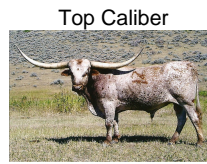

LANGLEY CATTLE

LCC Sonora

Date of Birth: 05/20/2022
Registration 1: Pending
Sale Price: \$1,800.00
Breeder: Langley Cattle Co.
Owner: Langley Cattle Co.

Courtesy of Langley Cattle

Genetically, this heifer is very similarly related to Sweet Maxi EOT, longest horned cow in the breed (Top Caliber over DDR Rio Ranger). We stacked her genetics this way on purpose and are really pleased with how she's growing. Confident she's going to mature into a big cow. She is friendly and easy going.

TTT: 54.3750 on 11/01/2024

LCC Sonora

High Caliber SRC

DDR Evita

Top Caliber

NN SARITA

DDR Rio Ranger

Admiral's Sonoita